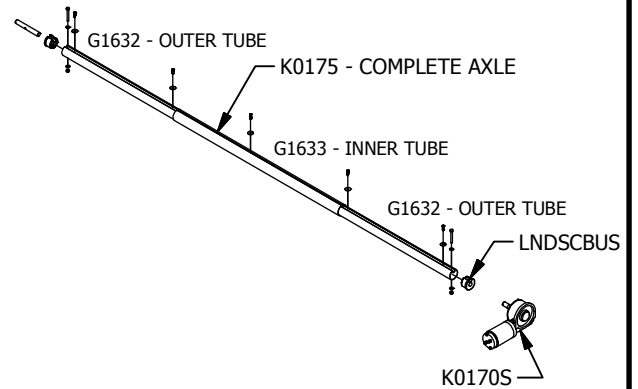

**FLIP TARP TELESCOPING ASSEMBLY FOR DUMP BODIES - K12CSET / K12CSETPORT**

**K12CSET KIT  
AXLE ASSEMBLY  
WITH TELESCOPING ROLLER BOX  
PART #: K0100E**

CHECK FOR K12CSET

**K12CSETPORT KIT  
AXLE ASSEMBLY**

CHECK FOR K12CSETPORT

**TELESCOPING CROSSOVER COMPLETE  
K0844**

**ARM BEND**

- NONE
- 1'
- 2'
- 3'

**ARM PLUG CAST ONLY  
K0864**

**TELESCOPING ARM KIT w/ SPRINGS  
K0845C**

**TENSION HOOP OPTION**

**OPTIONS**

TENSION HOOP

G1665A

WIRELESS REMOTE

MPW1000

PART #	KIT DESCRIPTION	PRICE	PART #	KIT DESCRIPTION	PRICE
K12CSET					
K12CSETPORT					