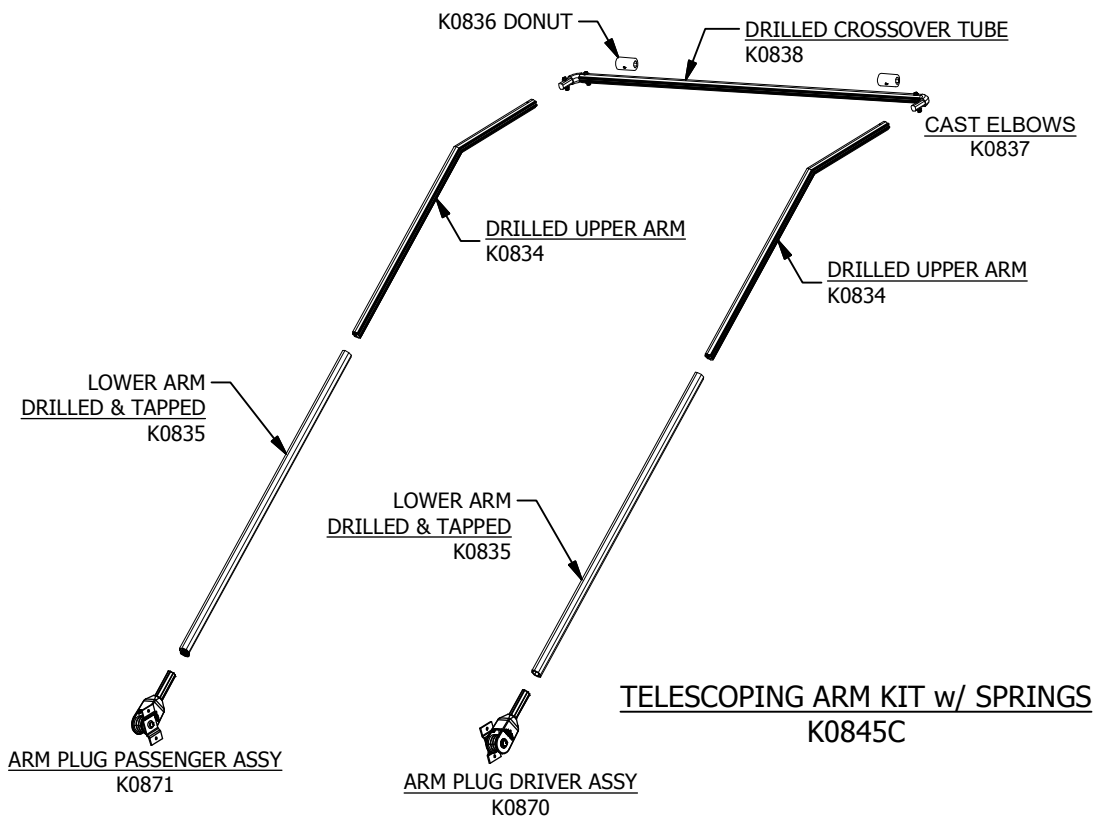

**FLIP TARP TELESCOPING ASSEMBLY FOR DUMP BODIES - K12CSET / K12CSETPORT**

**K12CSET KIT  
AXLE ASSEMBLY  
WITH TELESCOPING ROLLER BOX  
PART #: K0100E**

CHECK FOR K12CSET

**K12CSETPORT KIT  
AXLE ASSEMBLY**

CHECK FOR K12CSETPORT

**TELESCOPING CROSSOVER COMPLETE  
K0844**

**ARM BEND**

- NONE
- 1'
- 2'
- 3'

**ARM PLUG CAST ONLY  
K0864**

**TELESCOPING ARM KIT w/ SPRINGS  
K0845C**

**TENSION HOOP OPTION**

**OPTIONS**

TENSION HOOP

G1665A

WIRELESS REMOTE

MPW1000

PART #	KIT DESCRIPTION	PRICE	PART #	KIT DESCRIPTION	PRICE
K12CSET					
K12CSETPORT					