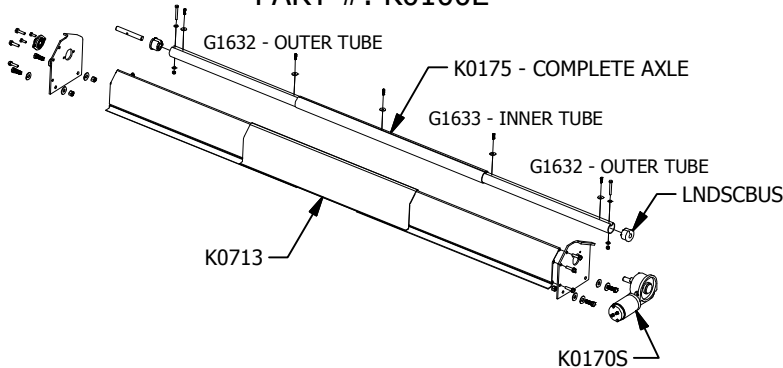

**FLIP TARP TELESCOPING ASSEMBLY FOR DUMP BODIES - K12CSET / K12CSETPORT**

**K12CSET KIT  
AXLE ASSEMBLY  
WITH TELESCOPING ROLLER BOX  
PART #: K0100E**

CHECK FOR K12CSET

**K12CSETPORT KIT  
AXLE ASSEMBLY**

CHECK FOR K12CSETPORT

**TELESCOPING CROSSOVER COMPLETE  
K0844**

**ARM BEND**

- NONE
- 1'
- 2'
- 3'

**ARM PLUG CAST ONLY  
K0864**

**TELESCOPING ARM KIT w/ SPRINGS  
K0845C**

**TENSION HOOP OPTION**

**OPTIONS**

TENSION HOOP

G1665A

WIRELESS REMOTE

MPW1000

PART #	KIT DESCRIPTION	PRICE	PART #	KIT DESCRIPTION	PRICE
K12CSET					
K12CSETPORT					